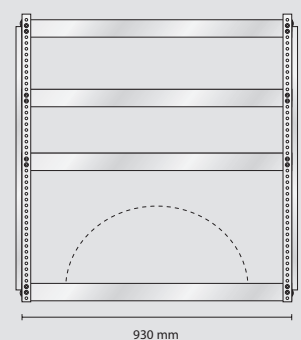

### MODEL AS6 – alternative

- Content: 3 pcs. Perforated panels

Total weight: 42,2 kg

Total EAN: 182140

**S28** weight 24,6 kg

**S29** weight 17,6 kg