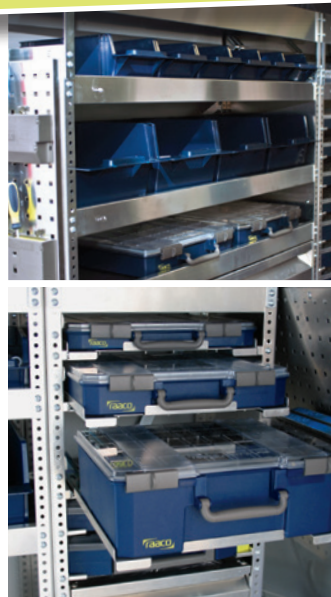

VW CADDY MAXI

raaco van equipment is Danish first class quality and design!

raaco van equipment is made of lightweight aluminium and is built up from a variety of flexible modules, which are easily installed in the van. You can choose between raaco standard modules or a customized solution, which is made to suit your exact needs.

A wide range of bins and assortment boxes are available for each module, made from robust, high grade plastic. The system gives you a quick overview and direct access to the contents, so you can work effectively throughout the day.

With raaco van equipment you get a robust, durable solution for your mobile workplace.