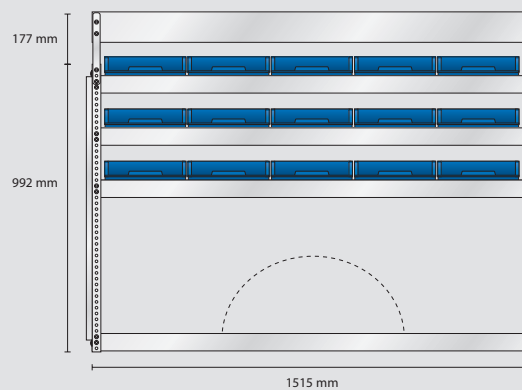

### MODEL SS3 – standard

Content: 21 pcs. 5-600  
 4 pcs. 6-1100  
 8 pcs. 8-2000  
 2 pcs. Perforated panels

Total weight: 59,6 kg

Total EAN: 182102

S20 weight 36 kg

S21 weight 23,6 kg

### MODEL ES3 – electrician

Content: 10 pcs. 4-800  
 6 pcs. 5-600  
 4 pcs. 6-1100  
 5 pcs. CarryLite 80-15  
 2 pcs. Perforated panels

Total weight: 60,6 kg

Total EAN: 182119

S22 weight 36,4 kg

S23 weight 24,2 kg

### MODEL VS3 – plumber

Content: 24 pcs. 4-800  
 1 pcs. Bin  
 2 pcs. Perforated panels

Total weight: 60,1 kg

Total EAN: 182126

S24 weight 33,6 kg

S25 weight 26,5 kg