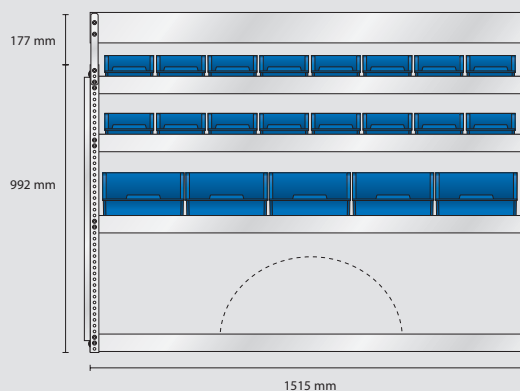

### MODEL AS5 – alternative

- Content: 21 pcs. 5-600
- 4 pcs. 6-1100
- 5 pcs. 8-2000
- 2 pcs. Bins
- 3 pcs. Perforated panels

Total weight: 66,3 kg

Total EAN: 182133

**S20** weight 36 kg

**S27** weight 30,3 kg

### MODEL AS6 – alternative

- Content: 3 pcs. Perforated panels

Total weight: 42,2 kg

Total EAN: 182140

**S28** weight 24,6 kg

**S29** weight 17,6 kg