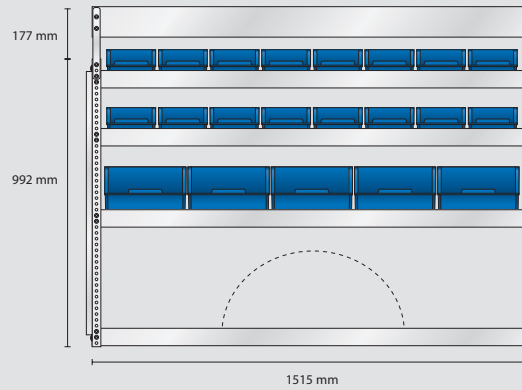

### MODEL SS3 – standard

Content: 21 pcs. 5-600  
 4 pcs. 6-1100  
 8 pcs. 8-2000  
 2 pcs. Perforated panels

Total weight: 59,6 kg

Total EAN: 182102

S20 weight 36 kg

S21 weight 23,6 kg