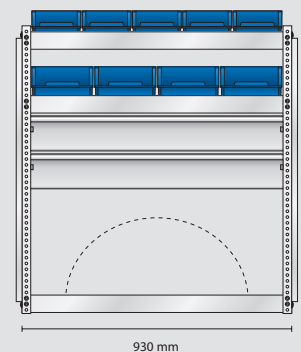

### MODEL AS5 – alternative

- Content: 21 pcs. 5-600
- 4 pcs. 6-1100
- 5 pcs. 8-2000
- 2 pcs. Bins
- 3 pcs. Perforated panels

Total weight: 66,3 kg

Total EAN: 182133

**S20** weight 36 kg

**S27** weight 30,3 kg

### MODEL AS6 – alternative

- Content: 3 pcs. Perforated panels

Total weight: 42,2 kg

Total EAN: 182140

**S28** weight 24,6 kg

**S29** weight 17,6 kg