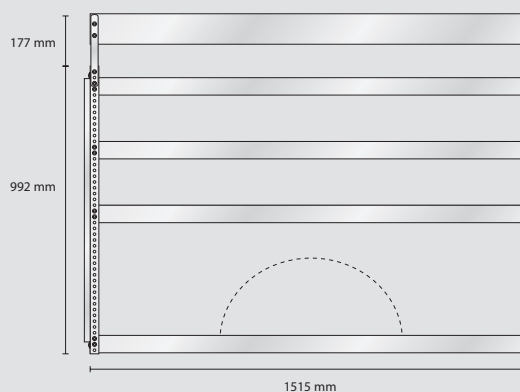

### MODEL AS5 – alternative

- Content: 21 pcs. 5-600
- 4 pcs. 6-1100
- 5 pcs. 8-2000
- 2 pcs. Bins
- 3 pcs. Perforated panels

Total weight: 66,3 kg

Total EAN: 182133

**S20** weight 36 kg

**S27** weight 30,3 kg

### MODEL AS6 – alternative

- Content: 3 pcs. Perforated panels

Total weight: 42,2 kg

Total EAN: 182140

**S28** weight 24,6 kg

**S29** weight 17,6 kg