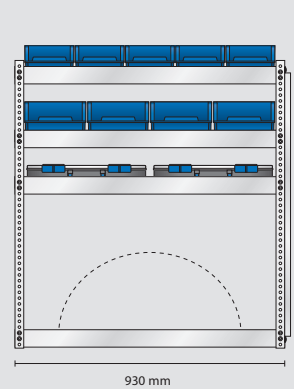

### MODEL SS3 – standard

Content: 21 pcs. 5-600  
 4 pcs. 6-1100  
 8 pcs. 8-2000  
 2 pcs. Perforated panels

Total weight: 59,6 kg

Total EAN: 182102

S20 weight 36 kg

S21 weight 23,6 kg

### MODEL ES3 – electrician

Content: 10 pcs. 4-800  
 6 pcs. 5-600  
 4 pcs. 6-1100  
 5 pcs. CarryLite 80-15  
 2 pcs. Perforated panels

Total weight: 60,6 kg

Total EAN: 182119

S22 weight 36,4 kg

S23 weight 24,2 kg

### MODEL VS3 – plumber

Content: 24 pcs. 4-800  
 1 pcs. Bin  
 2 pcs. Perforated panels

Total weight: 60,1 kg

Total EAN: 182126

S24 weight 33,6 kg

S25 weight 26,5 kg