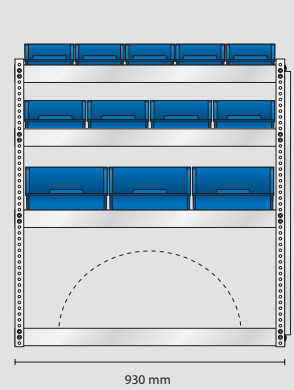

### MODEL SS3 – standard

Content: 21 pcs. 5-600  
 4 pcs. 6-1100  
 8 pcs. 8-2000  
 2 pcs. Perforated panels

Total weight: 59,6 kg

Total EAN: 182102

S20 weight 36 kg

S21 weight 23,6 kg

### MODEL ES3 – electrician

Content: 10 pcs. 4-800  
 6 pcs. 5-600  
 4 pcs. 6-1100  
 5 pcs. CarryLite 80-15  
 2 pcs. Perforated panels

Total weight: 60,6 kg

Total EAN: 182119

S22 weight 36,4 kg

S23 weight 24,2 kg