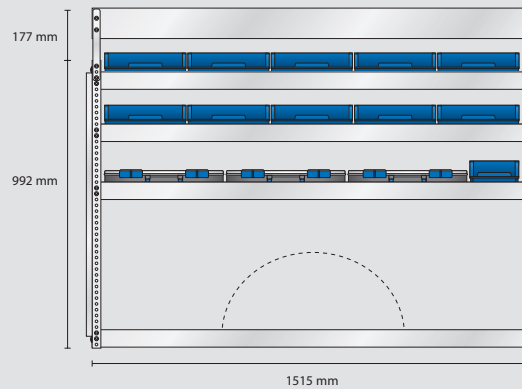

### MODEL SS3 – standard

Content: 21 pcs. 5-600  
 4 pcs. 6-1100  
 8 pcs. 8-2000  
 2 pcs. Perforated panels

Total weight: 59,6 kg

Total EAN: 182102

S20 weight 36 kg

S21 weight 23,6 kg

### MODEL ES3 – electrician

Content: 10 pcs. 4-800  
 6 pcs. 5-600  
 4 pcs. 6-1100  
 5 pcs. CarryLite 80-15  
 2 pcs. Perforated panels

Total weight: 60,6 kg

Total EAN: 182119

S22 weight 36,4 kg

S23 weight 24,2 kg

### MODEL VS3 – plumber

Content: 24 pcs. 4-800  
 1 pcs. Bin  
 2 pcs. Perforated panels

Total weight: 60,1 kg

Total EAN: 182126

S24 weight 33,6 kg

S25 weight 26,5 kg